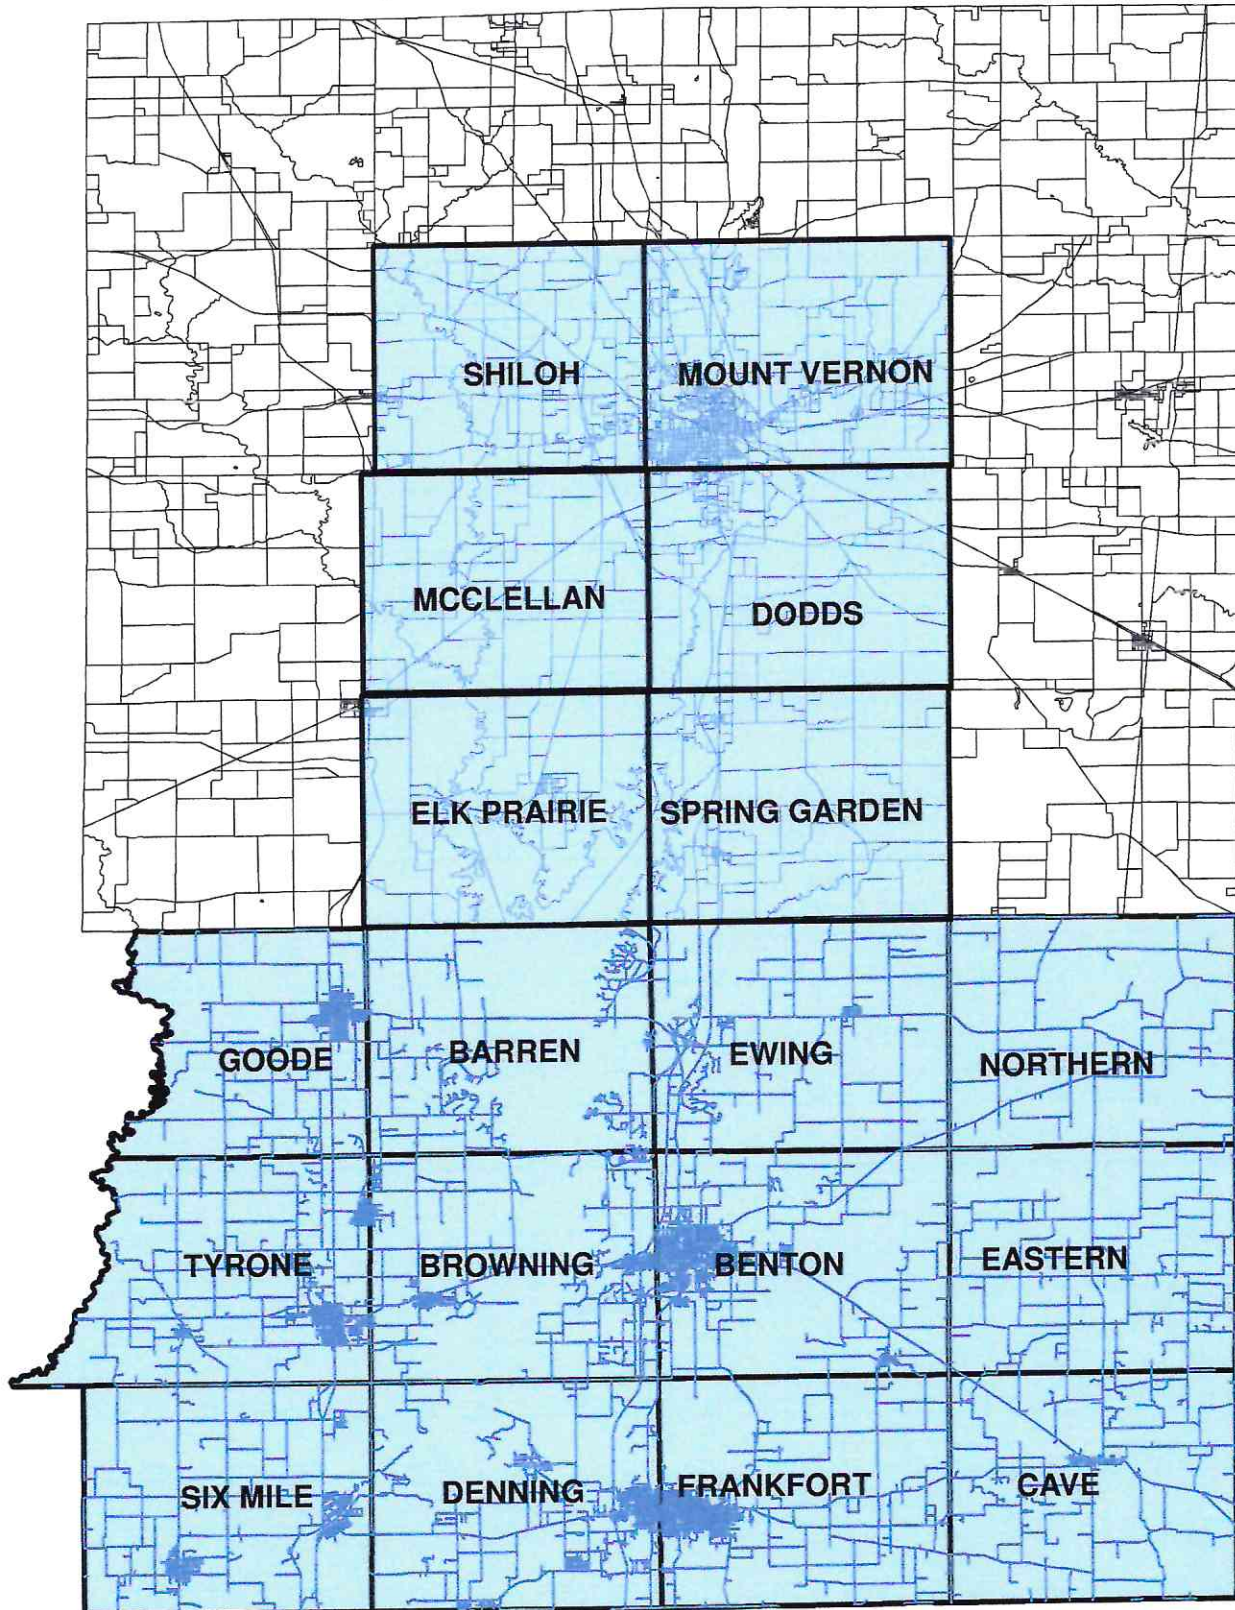

# RLCD TAXING DISTRICT

JEFFERSON COUNTY (6 of 16 Townships)

FRANKLIN COUNTY (12 of 12 Townships)